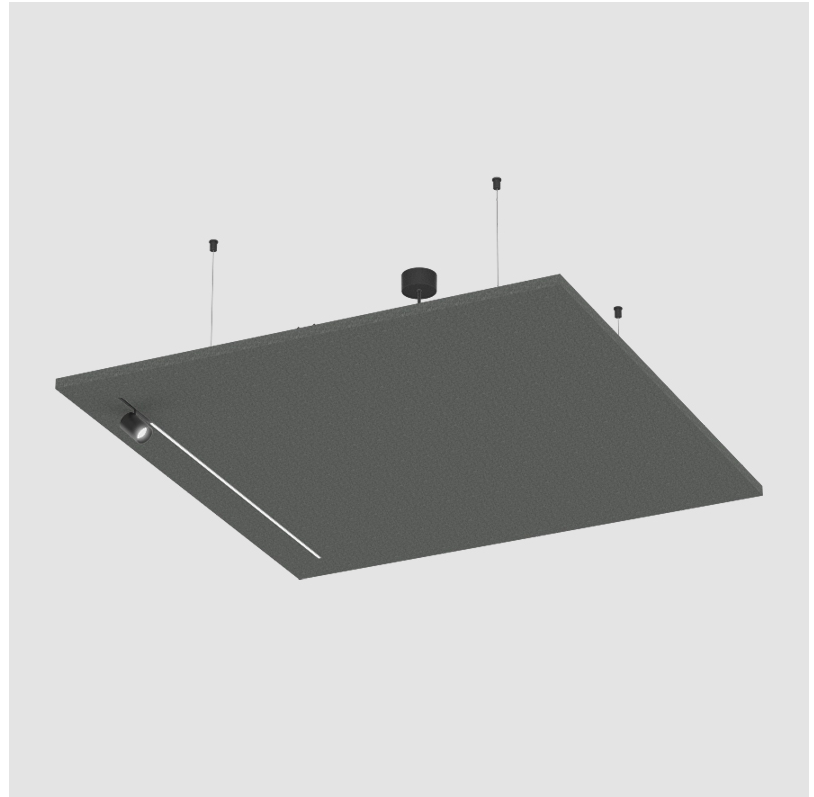

GENERAL

Series: Just Black Acoustic
Brand: Prolicht
Division: Architectural
Mounting Type: Suspension
Mounting Location: Ceiling

PHYSICAL

Shape: Square
Length (mm): 1200
Length (in): 47 1/4
Width (mm): 1200
Width (in): 47 1/4
Height (mm): 41
Height (in): 1 5/8

Light Distribution: Direct
Fixture Finish: [ANC / ASH / BNA / BTC / BZE / CEL / EGG / EVG / FOG / FOS / FST / FUA / IRI / IRO / KHA / LIC / LIM / MER / MSN / MUS / ONX / PEA / PLU / POL / PPY / RAY / ROY / RST / STE / SWD / TAN / TAU](#)

Holder Finish: [SSR / BKV / CWI / CRY / HAB / LAG / UFT / ITA / RUA / RUR / MIC / FTG / MYG / TWT / LOD / PUS / FRO / FUP / KIA / POP / BLS / SPG / MEY / GOH / GUM / CHC / COM / ABZ / JAG](#)

Fixture Material: Aluminum
Cable Details: [2,000mm / 6,000mm Transparent Cable](#)

ELECTRICAL

Lamp Type: LED
Input Wattage (W): 23
Total Output Wattage (W): 20.9
Dimming: Non-Dimmable
Driver Included: No
Driver Location: Remote
Driver Type: Constant Voltage - Universal
Driver Class: Class 2
Input Voltage (V): 120 - 277
Output Voltage (V): 24

LED

Color Temperature (°K): 2700
Max. Delivered Lumen (lm): 603
Nominal Lumen (lm): 862
CRI: >90 CRI
Lamp Life (hrs): 80000

OPTICAL

Beam Angle: 30

RATINGS AND CERTIFICATIONS

Certified By: Certified for North American Standards
IP rating: IP20

PROJECT
TYPE
SPECIFIER
QUANTITY
DATE