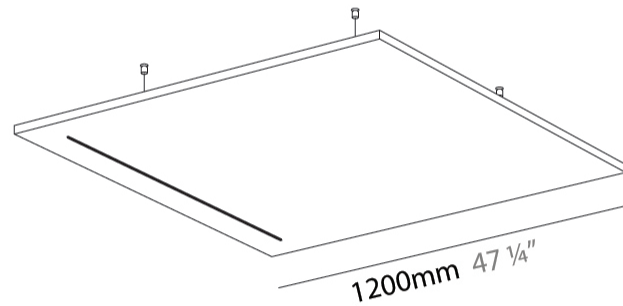

GENERAL

Series: Just Black Acoustic
Brand: Prolicht
Division: Architectural
Mounting Type: Suspension
Mounting Location: Ceiling

PHYSICAL

Shape: Square
Length (mm): 1200
Length (in): 47 1/4
Width (mm): 1200
Width (in): 47 1/4
Height (mm): 41
Height (in): 1 5/8

Light Distribution: Direct
Fixture Finish: [ANC / ASH / BNA / BTC / BZE / CEL / EGG / EVG / FOG / FOS / FST / FUA / IRI / IRO / KHA / LIC / LIM / MER / MSN / MUS / ONX / PEA / PLU / POL / PPY / RAY / ROY / RST / STE / SWD / TAN / TAU](#)

Holder Finish: [SSR / BKV / CWI / CRY / HAB / LAG / UFT / ITA / RUA / RUR / MIC / FTG / MYG / TWT / LOD / PUS / FRO / FUP / KIA / POP / BLS / SPG / MEY / GOH / GUM / CHC / COM / ABZ / JAG](#)

Fixture Material: Aluminum
Cable Details: [2,000mm / 6,000mm Transparent Cable](#)

ELECTRICAL

Lamp Type: LED
Input Wattage (W): 23
Total Output Wattage (W): 20.9
Dimming: Non-Dimmable
Driver Included: No
Driver Location: Remote
Driver Type: Constant Voltage - Universal
Driver Class: Class 2
Input Voltage (V): 120 - 277
Output Voltage (V): 24

LED

Color Temperature (°K): 2700
Max. Delivered Lumen (lm): 603
Nominal Lumen (lm): 862
CRI: >90 CRI
Lamp Life (hrs): 80000

OPTICAL

Beam Angle: 30

RATINGS AND CERTIFICATIONS

Certified By: Certified for North American Standards
IP rating: IP20

PROJECT
TYPE
SPECIFIER
QUANTITY
DATE