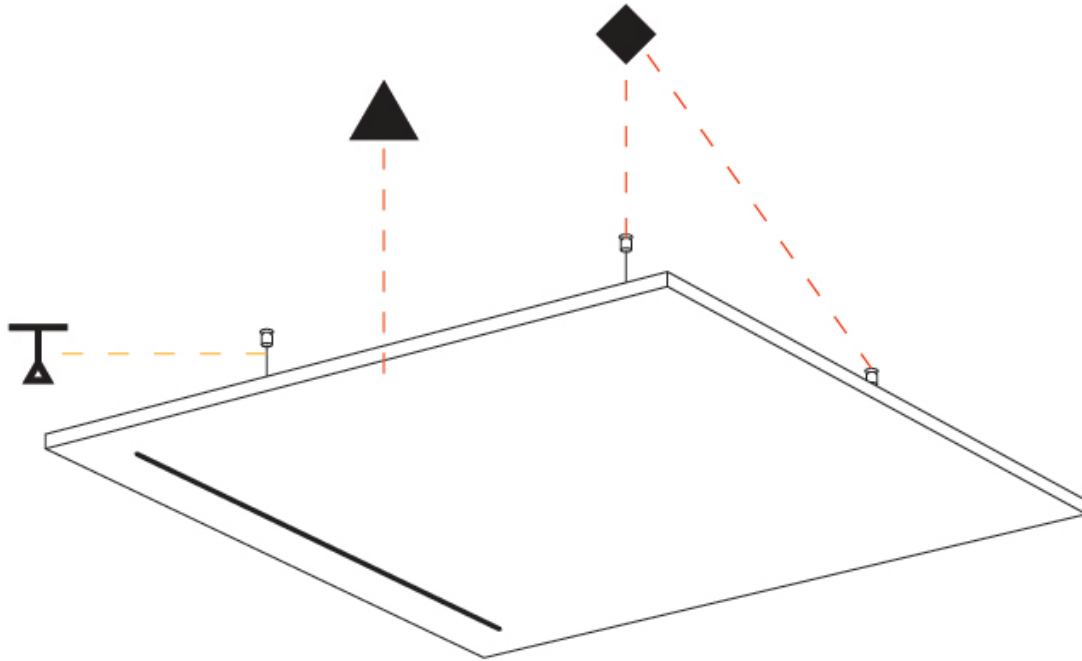

JUST BLACK ACOUSTIC SUSPENSION

A300692-

PROJECT	_____
TYPE	_____
SPECIFIER	_____
QUANTITY	_____
DATE	_____